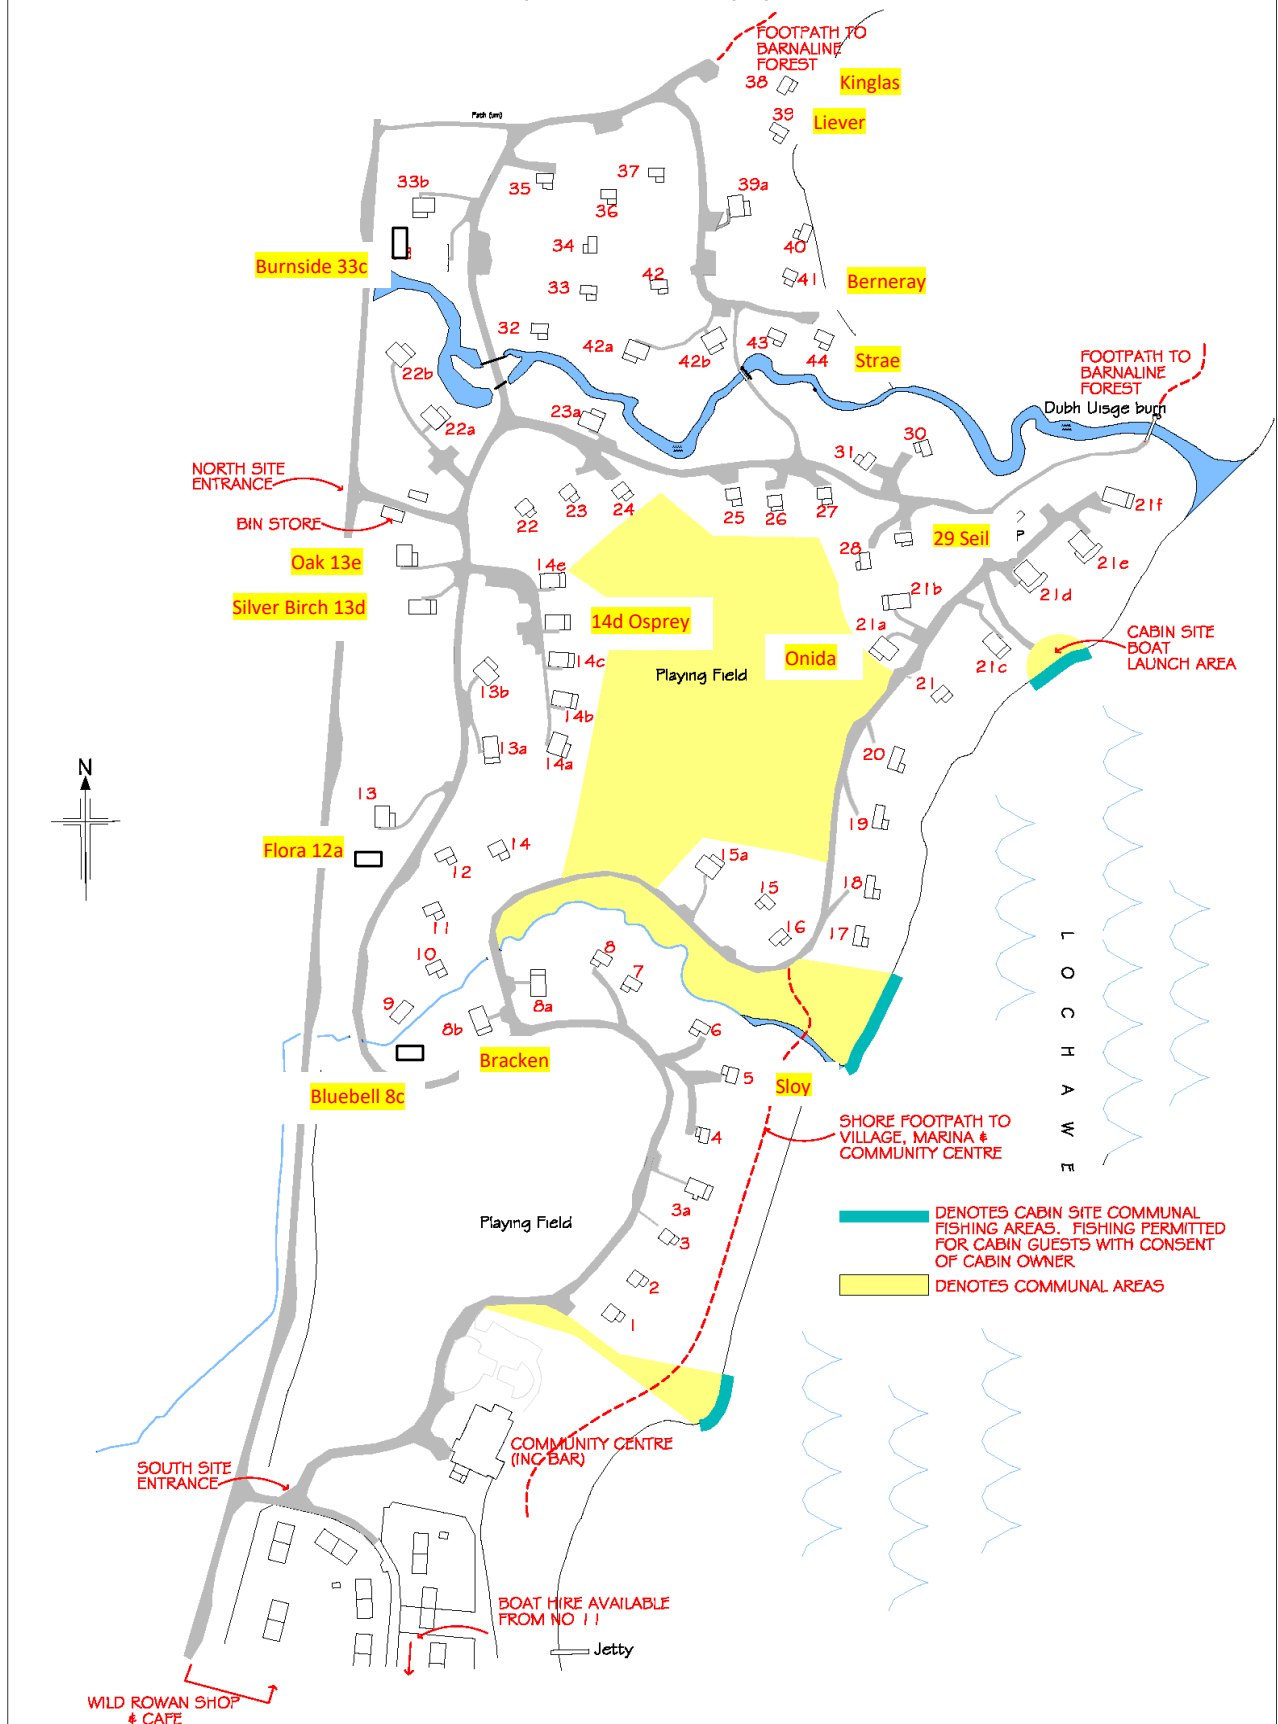

# LOCH AWESIDE FOREST PARK

- DENOTES CABIN SITE COMMUNAL FISHING AREAS. FISHING PERMITTED FOR CABIN GUESTS WITH CONSENT OF CABIN OWNER
- DENOTES COMMUNAL AREAS