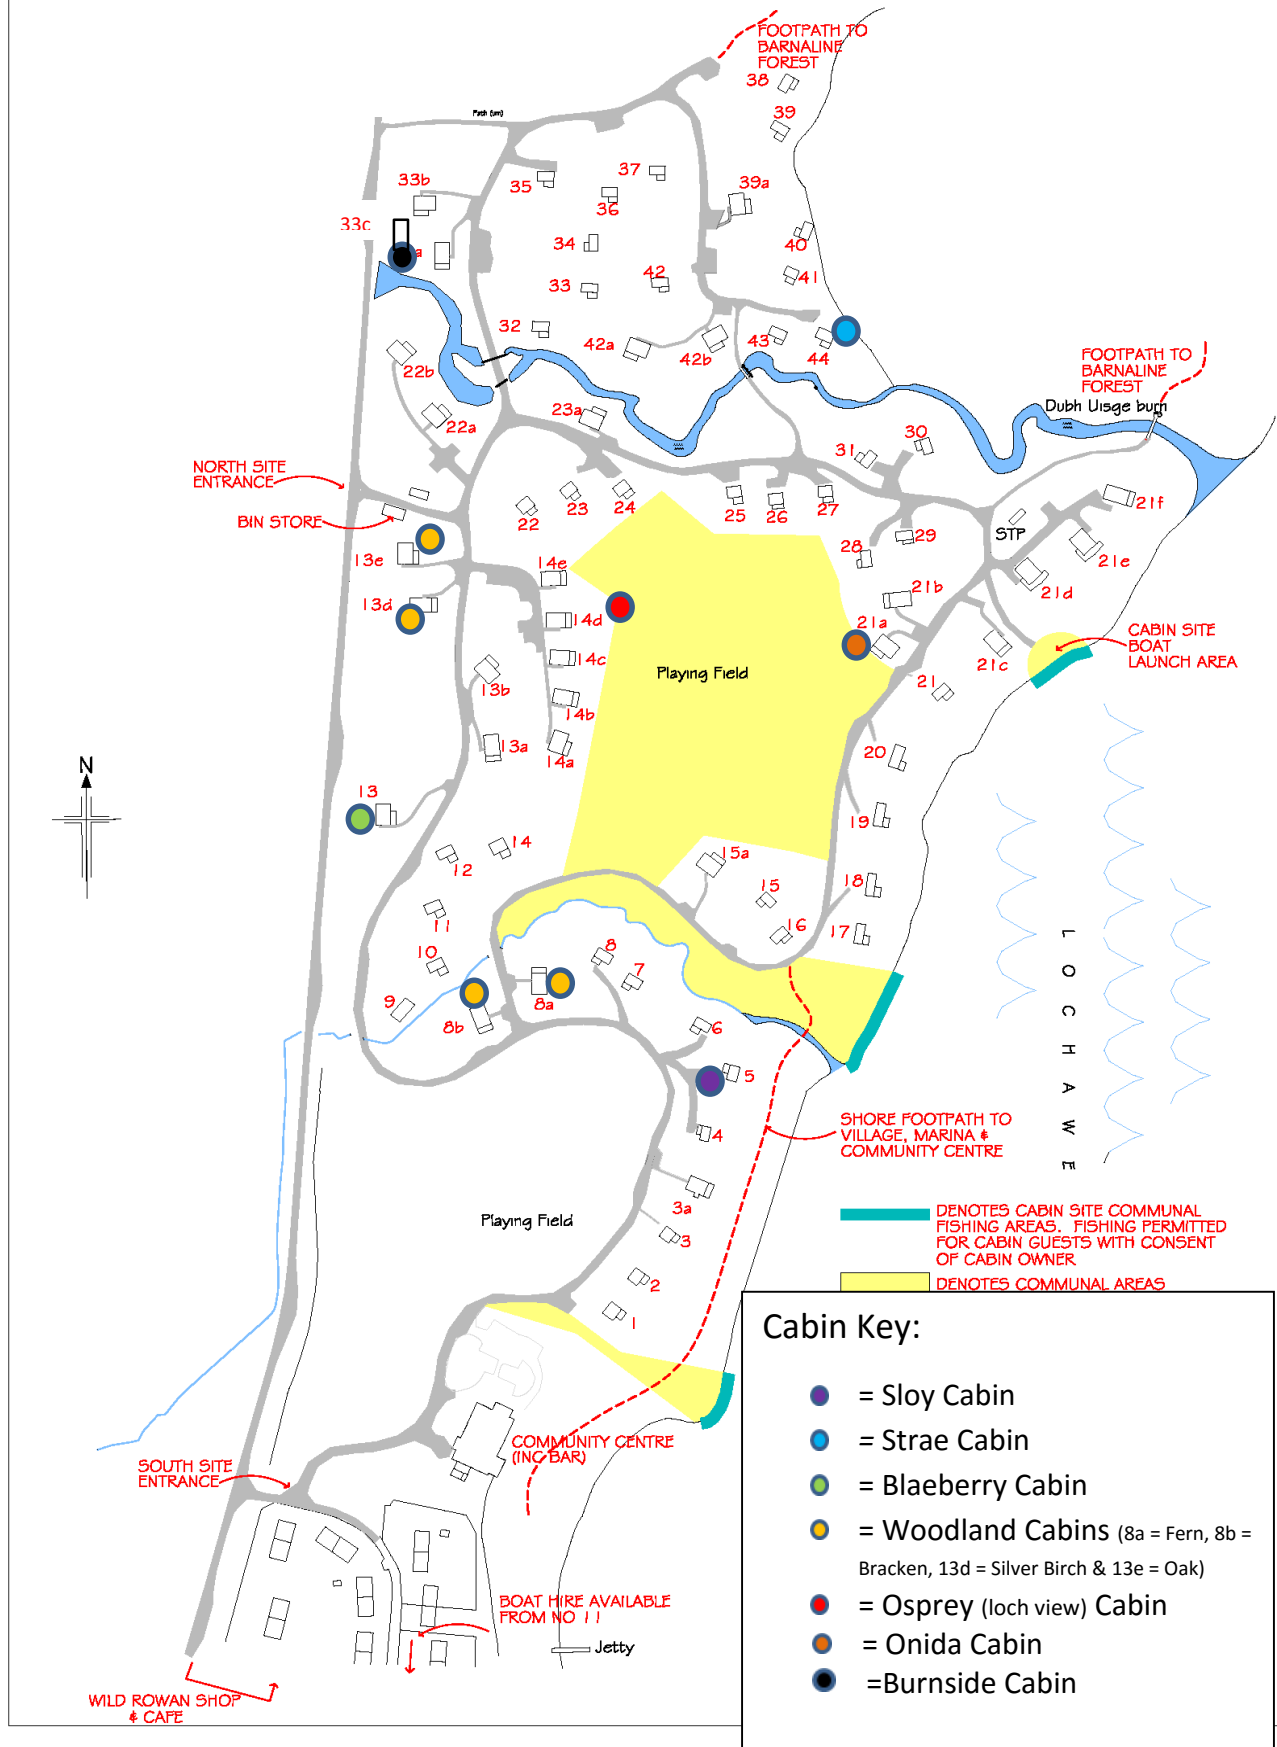

LOCH AWESIDE FOREST PARK

▬ DENOTES CABIN SITE COMMUNAL FISHING AREAS. FISHING PERMITTED FOR CABIN GUESTS WITH CONSENT OF CABIN OWNER
 DENOTES COMMUNAL AREAS

Cabin Key:

- = Sloy Cabin
- = Strae Cabin
- = Blaeberry Cabin
- = Woodland Cabins (8a = Fern, 8b = Bracken, 13d = Silver Birch & 13e = Oak)
- = Osprey (loch view) Cabin
- = Onida Cabin
- = Burnside Cabin